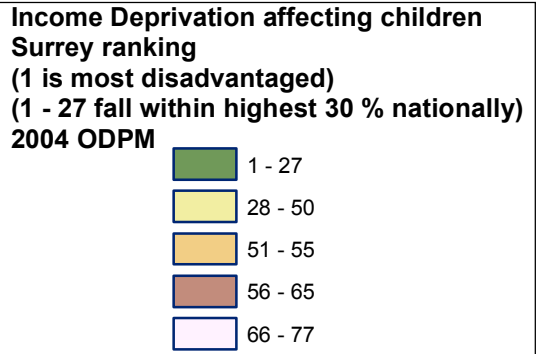

**Early Years and Childcare Service  
Identified areas for Children's Centre development**

**Children's Centre Clusters  
June 2005**

- 1 Ewell Court & Ruxley
- 2 Guildford, Westborough
- 3 Merstham, Blethingly & Nutfield
- 4 Goldsworth Park
- 5 Farnham Hale
- 6 Godalming Central & Busbridge
- 7 Ewell
- 8 Walton North
- 9 Ashford
- 10 Stanwell
- 11 Redhill
- 12 Guildford, Stoke
- 13 Sunbury North
- 14 Ash
- 15 Frimley
- 16 Leatherhead
- 17 Godalming Binscombe and Shalford
- 18 Walton Ambleside
- 19 Maybury & Sheerwater
- 20 Horley West
- 21 Mayford & Send
- 22 Camberley North
- 23 Dorking
- 24 Addlestone & New Haw
- 25 Lightwater & Bagshot
- 26 Virginia Water & Englefield Green
- 27 Farnham Central
- 28 Staines South
- 29 Chertsey & Thorpe
- 30 Weybridge
- 31 Preston
- 32 Egham
- 33 Burstow, Lingfield & Dormansland
- 34 Hurst Green and Godstone
- 35 Cobham
- 36 Sunbury South
- 37 Epsom
- 38 Pyrford & Byfleet
- 39 Leigh & Charlwood
- 40 Caterham
- 41 Guildford, Tillingbourne
- 42 Pilgrims & Tongham
- 43 Worplesdon
- 44 Knaphill
- 45 West End & Chobham
- 46 Woldingham & Tatsfield
- 47 Burpham & Merrow
- 48 Meadvale & Earlswood
- 49 Cranleigh
- 50 Horsell & Ottershaw
- 51 Woking South
- 52 Molesey
- 53 Oxshott & Claygate
- 54 Warlingham & Whyteleafe
- 55 Frensham & Elstead
- 56 Staines North
- 57 Pirbright & Brookwood
- 58 Cuddington & Stoneleigh
- 59 Chiddingfold & Dunsfold
- 60 Bookham & Fetcham
- 61 Hersham
- 62 Clandon & Horsley
- 63 Thames Ditton
- 64 Haslemere & Hindhead
- 65 Banstead
- 66 Horley East & Outwood
- 67 St Georges Hill
- 68 Chipstead & Hooley
- 69 Reigate
- 70 Chertsey South & Woodham
- 71 Mytchett & Deepcut
- 72 Leith Hill, Westcott & Okewood
- 73 Long Ditton
- 74 Camberley South
- 75 Ashtead
- 76 College, Woodcote & Nonsuch
- 77 Brockham, Betchworth & Walton