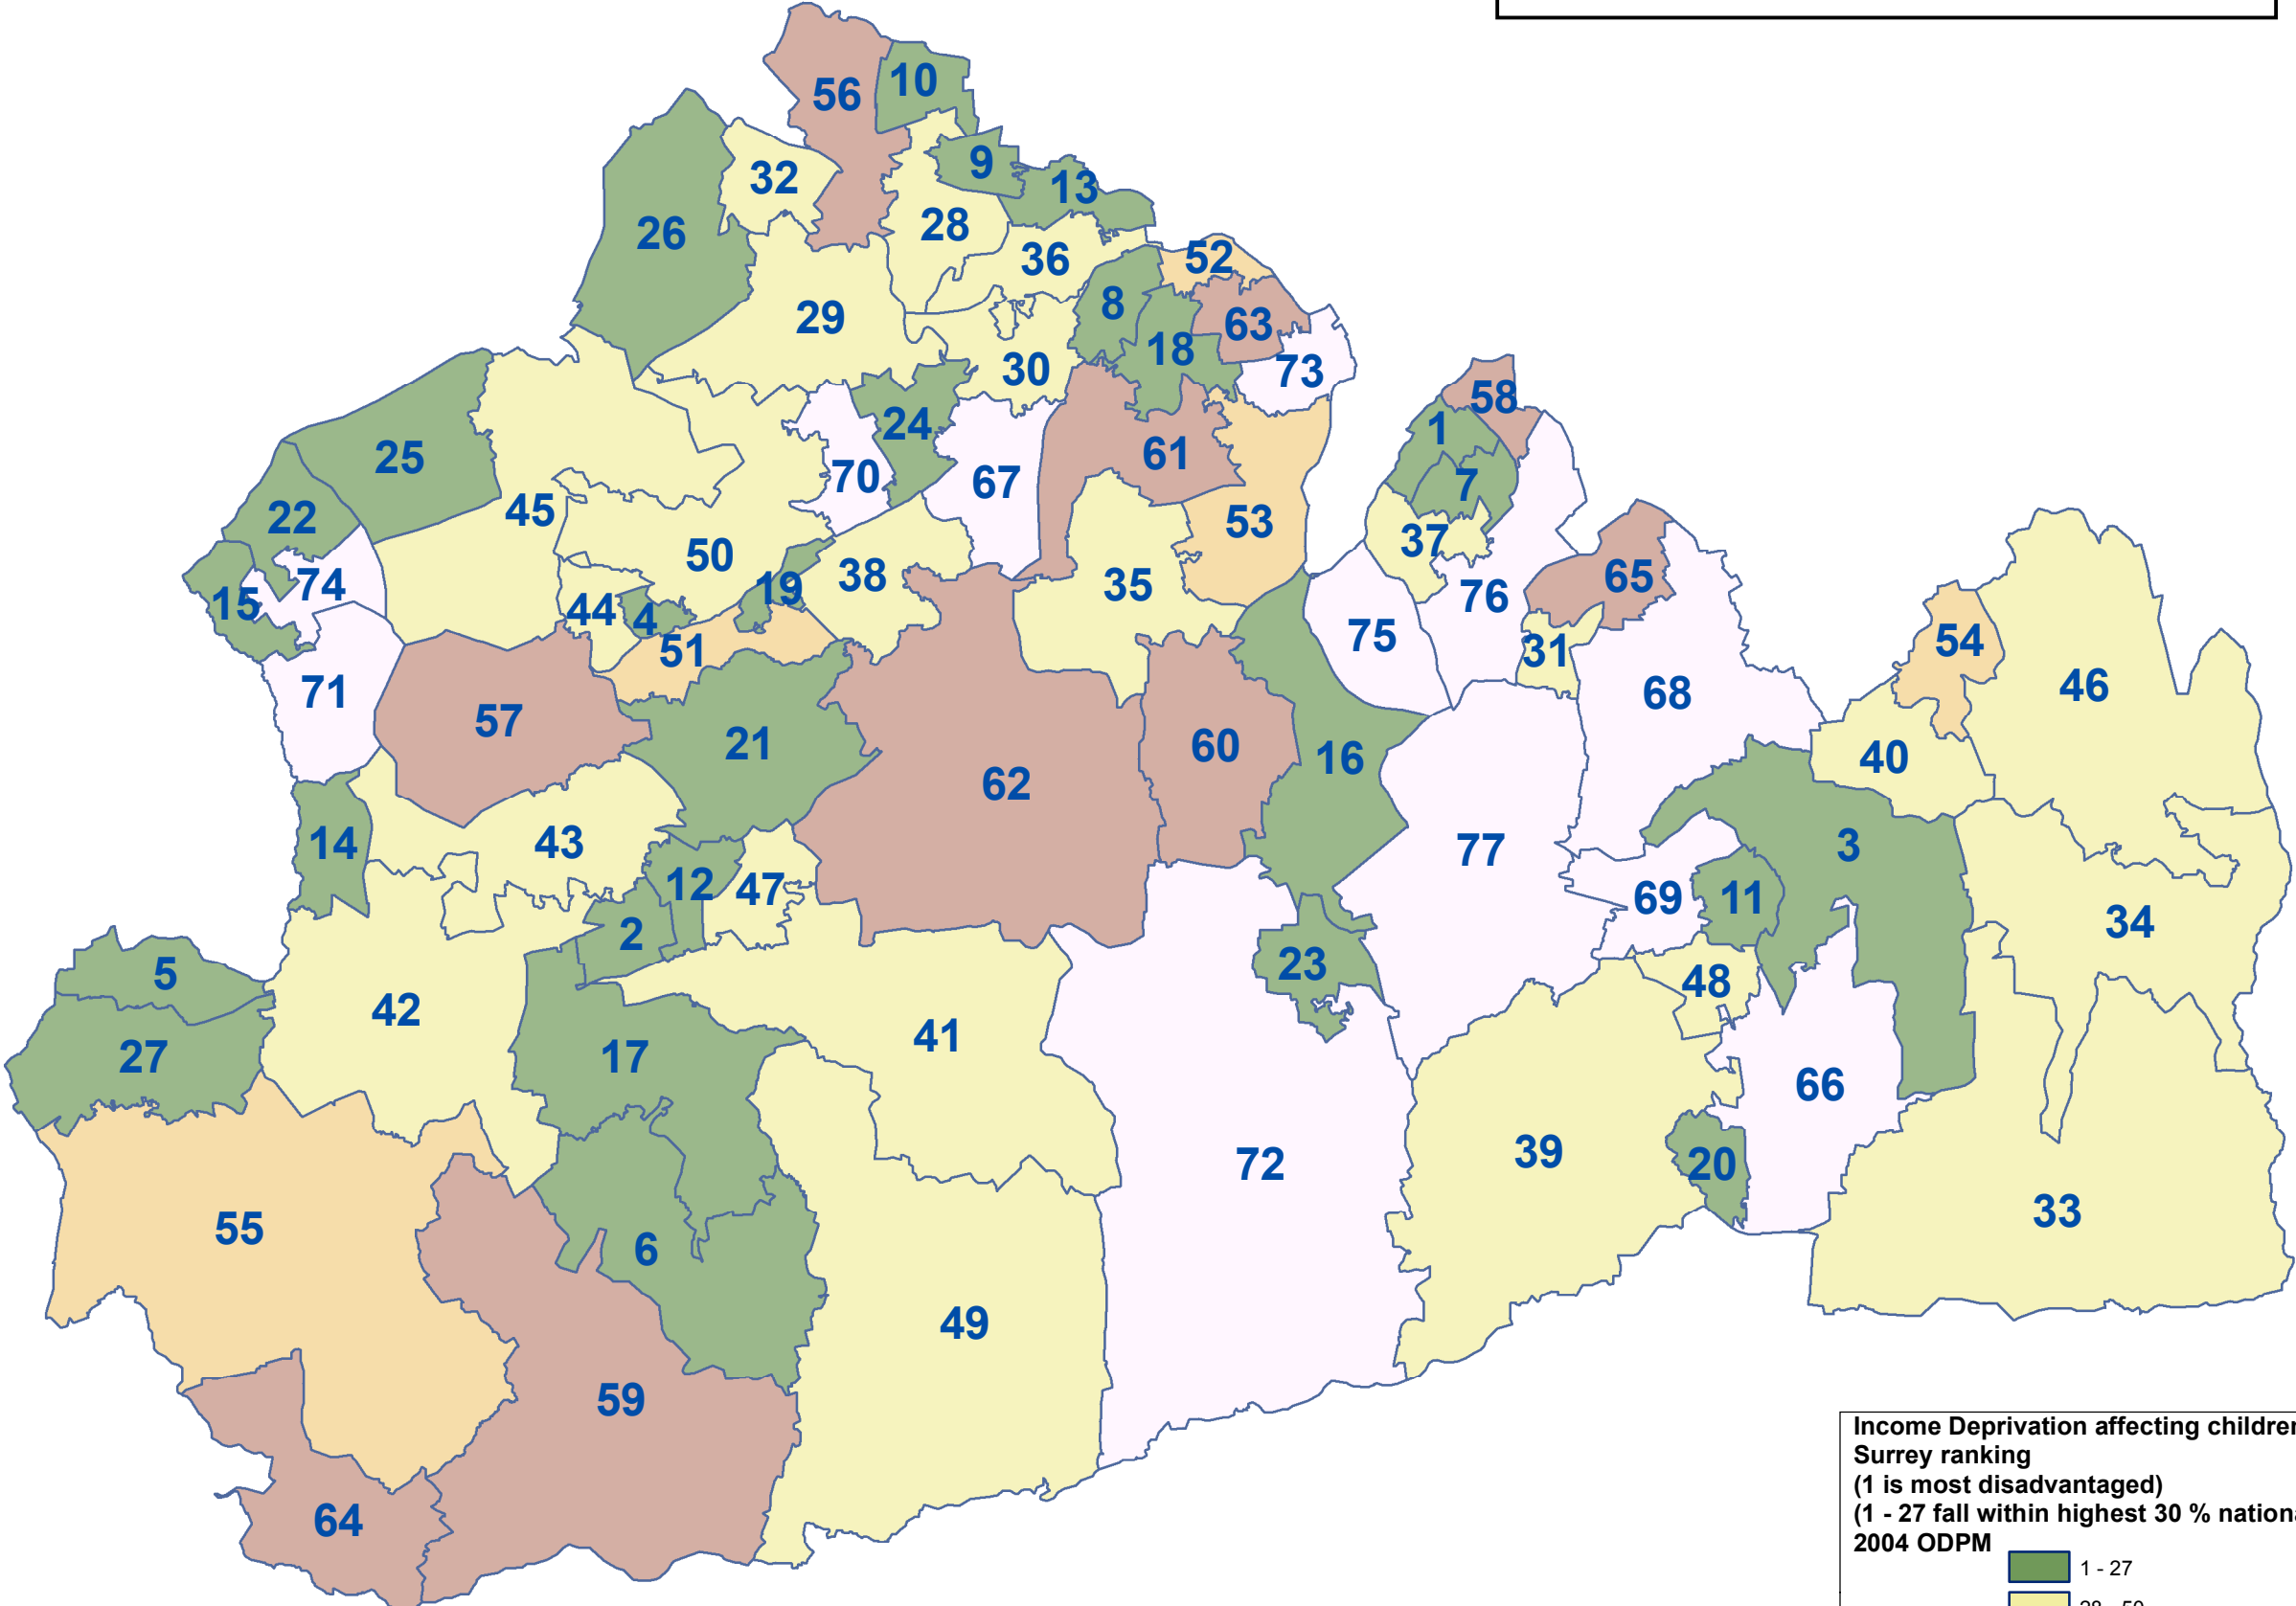

**Early Years and Childcare Service  
Identified areas for Children's Centre development**

**Children's Centre Clusters  
June 2005**

- 1 Ewell Court & Ruxley
- 2 Guildford, Westborough
- 3 Merstham, Blethingly & Nutfield
- 4 Goldsworth Park
- 5 Farnham Hale
- 6 Godalming Central & Busbridge
- 7 Ewell
- 8 Walton North
- 9 Ashford
- 10 Stanwell
- 11 Redhill
- 12 Guildford, Stoke
- 13 Sunbury North
- 14 Ash
- 15 Frimley
- 16 Leatherhead
- 17 Godalming Binscombe and Shalford
- 18 Walton Ambleside
- 19 Maybury & Sheerwater
- 20 Horley West
- 21 Mayford & Send
- 22 Camberley North
- 23 Dorking
- 24 Addlestone & New Haw
- 25 Lightwater & Bagshot
- 26 Virginia Water & Englefield Green
- 27 Farnham Central
- 28 Staines South
- 29 Chertsey & Thorpe
- 30 Weybridge
- 31 Preston
- 32 Egham
- 33 Burstow, Lingfield & Dormansland
- 34 Hurst Green and Godstone
- 35 Cobham
- 36 Sunbury South
- 37 Epsom
- 38 Pyrford & Byfleet
- 39 Leigh & Charlwood
- 40 Caterham
- 41 Guildford, Tillingbourne
- 42 Pilgrims & Tongham
- 43 Worplesdon
- 44 Knaphill
- 45 West End & Chobham
- 46 Woldingham & Tatsfield
- 47 Burpham & Merrow
- 48 Meadvale & Earlswood
- 49 Cranleigh
- 50 Horsell & Ottershaw
- 51 Woking South
- 52 Molesey
- 53 Oxshott & Claygate
- 54 Warlingham & Whyteleafe
- 55 Frensham & Elstead
- 56 Staines North
- 57 Pirbright & Brookwood
- 58 Cuddington & Stoneleigh
- 59 Chiddingfold & Dunsfold
- 60 Bookham & Fetcham
- 61 Hersham
- 62 Clandon & Horsley
- 63 Thames Ditton
- 64 Haslemere & Hindhead
- 65 Banstead
- 66 Horley East & Outwood
- 67 St Georges Hill
- 68 Chipstead & Hooley
- 69 Reigate
- 70 Chertsey South & Woodham
- 71 Mytchett & Deepcut
- 72 Leith Hill, Westcott & Okewood
- 73 Long Ditton
- 74 Camberley South
- 75 Ashtead
- 76 College, Woodcote & Nonsuch
- 77 Brockham, Betchworth & Walton